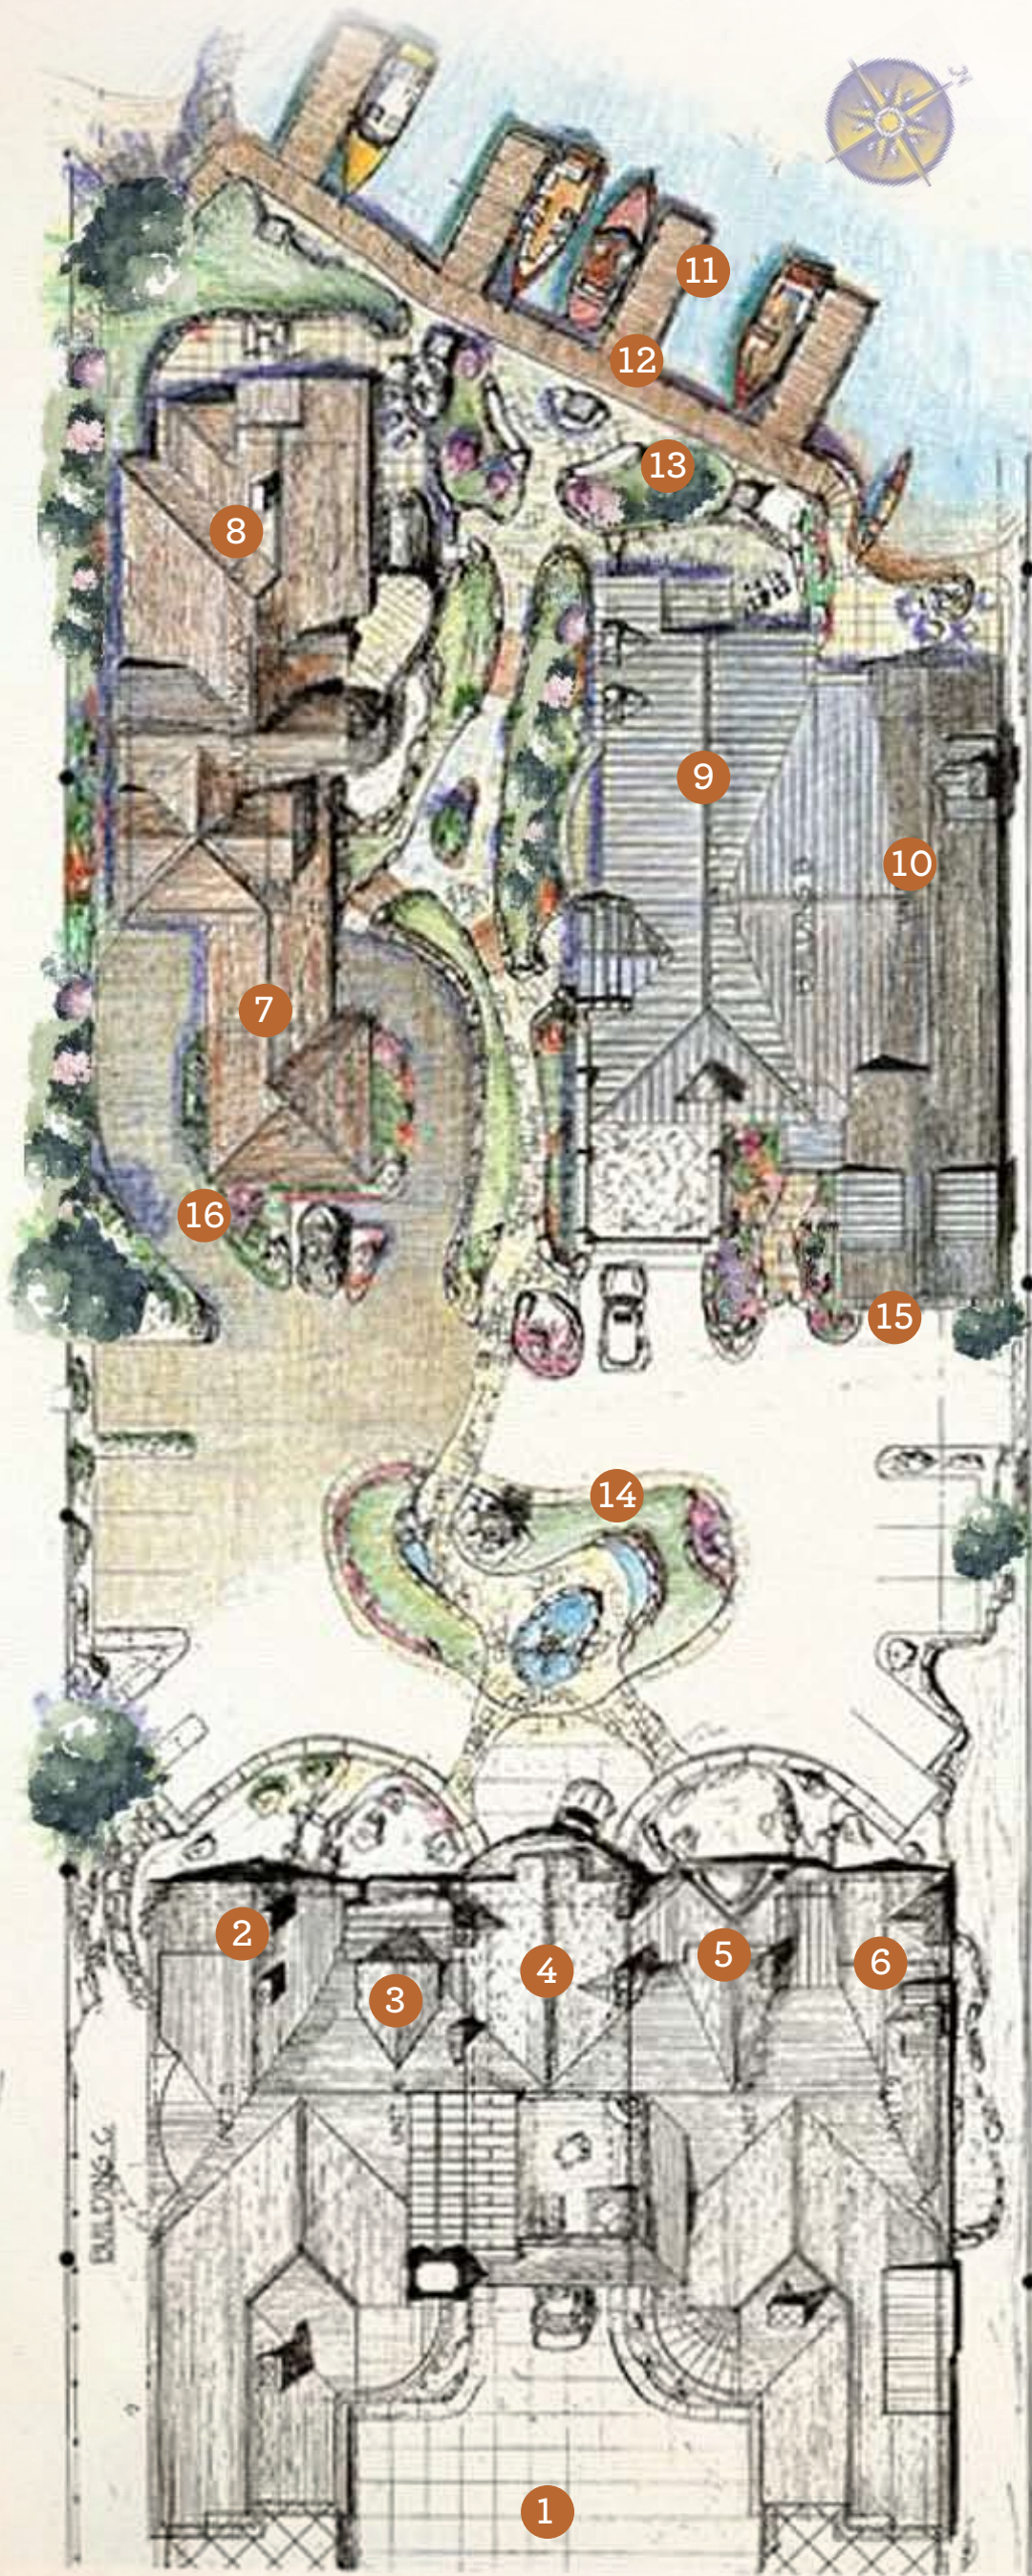

COMMUNITY FEATURES AND AMENITIES

- ~ Handcrafted, powered entry gate and seclusive natural landscaping
- ~ Lush private courtyard with miniature central park
- ~ Old-world gas lamps throughout, including a European replica of a 14-foot-tall cast-iron gas lamp
- ~ Finest quality and locally sourced exterior materials, including stucco, stone, ArcusStone, plaster, natural and reclaimed wood and brick
- ~ Distinctive thatched-style cedar-shake, slate, copper and standing-scum metal roofing with clay pot chimneys
- ~ Stamped concrete driveways, parking areas and entryways with built-in radiant snowmelt
- ~ Unique, private and separate courtyard entrance for each residence
- ~ Guest bedroom suite in each residence, wired and insulated to be transformed into a home theater room
- ~ Bear Dance host couple to provide home maintenance, reservation, coordination and outdoor pursuit services
- ~ Designated boat slip for each residence, complete with power and running water
- ~ Attached two-car garage or underground parking for each residence
- ~ Private exercise room/gym available to homeowners
- ~ Private storage facility with dedicated space for each residence
- ~ Boat launching and trailer facilities within walking distance

COMMUNITY KEY

1. Private Entry
2. Gardenwall
3. Halfmoon
4. Skyline
5. Looking Glass
6. Falling Leaf
7. Wolftail
8. Silver Run
9. Hanging Gardens
10. Redrock
11. Owner Boat Slips
12. Bayside Boardwalk
13. Bear Dance Cabin
14. Private Courtyard
15. Storage Facility
16. Fitness Room

BEAR DANCE
A LIVING MASTERWORK

All dimensions and areas shown on this package are approximate and not to scale. "As built" dimensions and areas may vary from those shown. The linear dimensions shown indicate distances from interior wall to interior wall. The areas shown are based on standard architectural calculations. Artist's renderings are for concept only. The developer reserves the right to change floorplans, elevations, specifications without prior notice or obligation. Final construction documents will be available with contracts.

**FOR FURTHER DETAILS, PLEASE CALL 303.456.7890
OR VISIT WWW.BEARDANCEBIGFORK.COM**